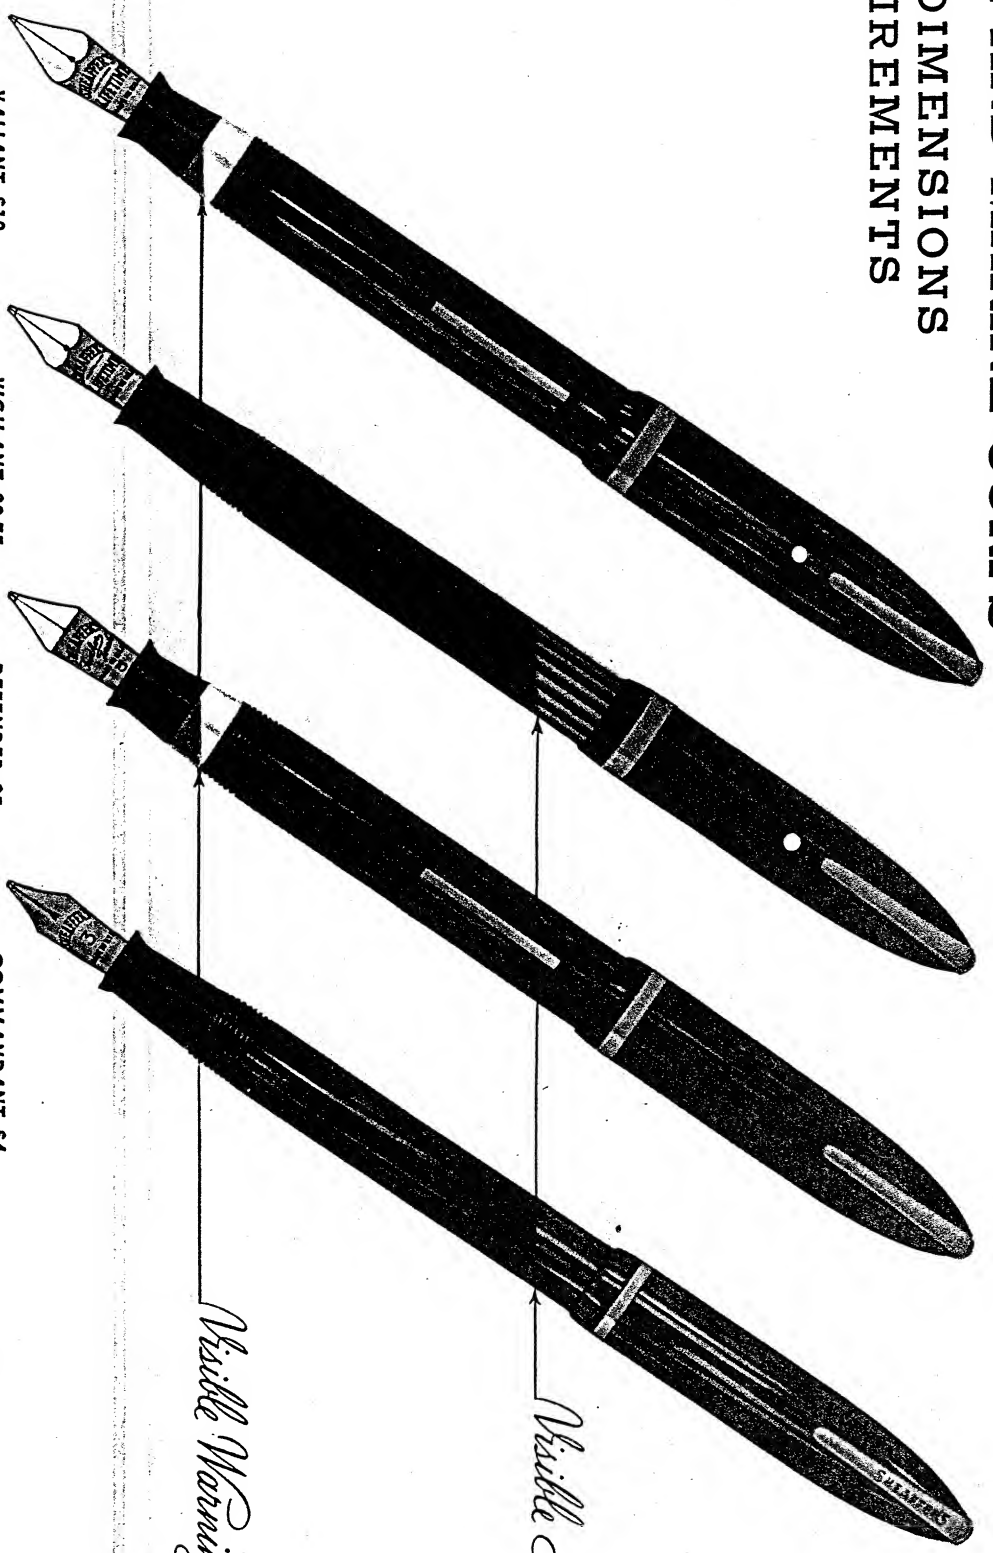

NAVY AND MARINE CORPS— AND DIMENSIONS REQUIREMENTS

Naville Ship Supply

Naville Warning to Refill

VALIANT $10

VIGILANT $8.75

DEFENDER $5

COMMANDANT $4

VALIANT

Lifetime Feathertouch

Color	List $10.00	List $4.00
	Pen Code	Pencil Code

Insulated—(Lever Style)

Black	ATBAR	ATBIA
Golden Brown	ATBOG	ATBRF
Carmine	ATCAT	ATCOL

One-Stroke Vacuum

Black	ATBK	ATBIA
Golden Brown	ATBUB	ATBRF
Carmine	ATCED	ATCOL

VIGILANT

Lifetime Feathertouch

Color	List $8.75	List $4.00
	Pen Code	Pencil Code

Insulated—(Lever Style)

Black	ATDAB	ATDD
Golden Brown	ATDWE	ATDZU
Carmine	ATEDC	ATEHL

One-Stroke Vacuum

Black	ATDEC	ATDD
Golden Brown	ATDYT	ATDZU
Carmine	ATEFI	ATEHL

DEFENDER

Feathertouch

Color	List $5.00	List $4.00
	Pen Code	Pencil Code

Insulated—(Lever Style)

Black	ATELN	ATENS
Golden Brown	ATEVR	ATFEZ
Carmine	ATFKO	ATFME

One-Stroke Vacuum

Black	ATEMT	ATENS
Golden Brown	ATFAV	ATFEZ
Carmine	ATFLA	ATFME

COMMANDANT

Streamlined Balance

Color	List $4.00	List $3.00
	Pen Code	Pencil Code

Insulated—(Lever Style)

Black	ASDAI	ASDCE
Golden Brown	ASDFO	ASDIP
Carmine	ASDUZ	ASEBL

One-Stroke Vacuum

Black	ASDBA	ASDCE
Golden Brown	ASDHU	ASDIP
Carmine	ASDYN	ASEBL

All Sheaffer pens are one-stroke fillers, whether lever or vacuum style. One stroke of lever or plunger forcibly empties, CLEANS and fills the pen, keeping it in prime condition. While Dot LIFETIME pens are guaranteed for the owner's life against everything except loss, theft or willful damage, subject only to a 35c service charge (to cover postage, insurance and handling) when returned complete for servicing. Feathertouch pens have two-way points with platinum in the tiny pen-point slit to speed fluid flow. All have patented Flo-Rite fluid control. All have vacuum one-piece inner caps which screw firmly on, a development which years ago banished the slip cap and made Sheaffer's the instant-starting pen.